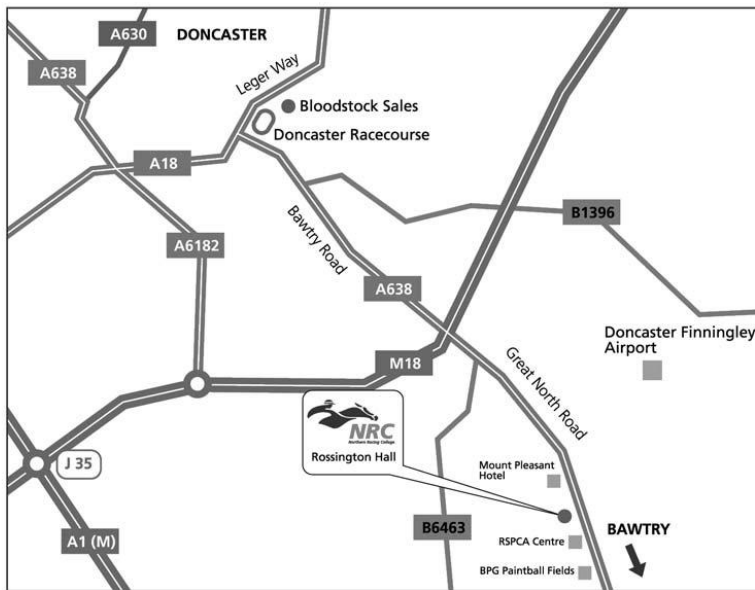

How to Find Us

From the M1/M18

1. Leave M1 at junction 32, then join the M18 motorway signposted "The North".
2. Leave the M18 at junction 3, the A6182 exit to Doncaster.
3. At the roundabout take the 3rd exit onto Great Yorkshire Way/A6182.
4. At the roundabout take the 1st exit and stay on the Great Yorkshire Way.
5. At traffic lights at Hare & Tortoise pub slight right onto Bawtry Road/A638, continue to follow A638 towards Bawtry.
6. At traffic lights straight on follow A638/Great North Road.
7. Continue past the Mount Pleasant Hotel on your right.
8. The entrance to the College is signposted and is on your right.

From the A1 (travelling from the South)

1. Leave the A1 at junction 34. On the 1st roundabout take the 4th exit, then at 2nd roundabout take the 1st exit onto the A614, signposted Bawtry.
2. At roundabout take the 1st exit onto the A638 signposted Bawtry.
3. Entering Bawtry continue straight on, A638 (Great North Road) signposted Doncaster.
4. Keep on the A638 and you will pass a caravan centre on your right, followed by a water tower on your left, and then the Paintball Fields and RSPCA Centre - also on your left. Approximately 50 yards further on you will see the NRC gallops on the left hand side.
5. The entrance to the College is signposted about another 100 yards on your left.